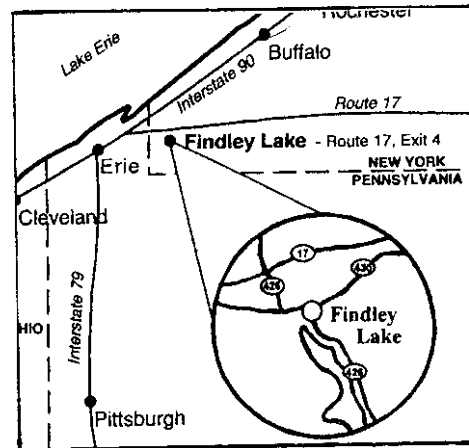

Camp Asbury's main entrance is ¼ mile from Route 39 on Chapman Ave. There is a large sign at the corner.

Directions:

From Rochester: Take I-390 to Geneseo, Exit 8 Route 20A west to Route 39 west through the village of Perry.

From Buffalo: Take Route 400 south to East Aurora; Route 20A to Route 246 south in Perry Center to Route 39 west through the village of Perry.

From Batavia: Take Route 63 south to Route 246 South to Route 39 west through the Village of Perry.

From Olean: Take I-86 east to exit 27; Route 16 North to Route 39 east in Arcade; approximately 6 miles after the village of Castile, turn left onto Chapman Ave.

Camp Findley is located 1½ miles south of the village of Findley Lake on on Route 426.

From Erie: Take I-90 east to Exit 10A, I-86 (Route 17). Follow I-86 (Route 17) to Findley Lake, Exit 4. Follow Route 426 south to camp.

From Corry: Take Route 426 north to Camp Findley.